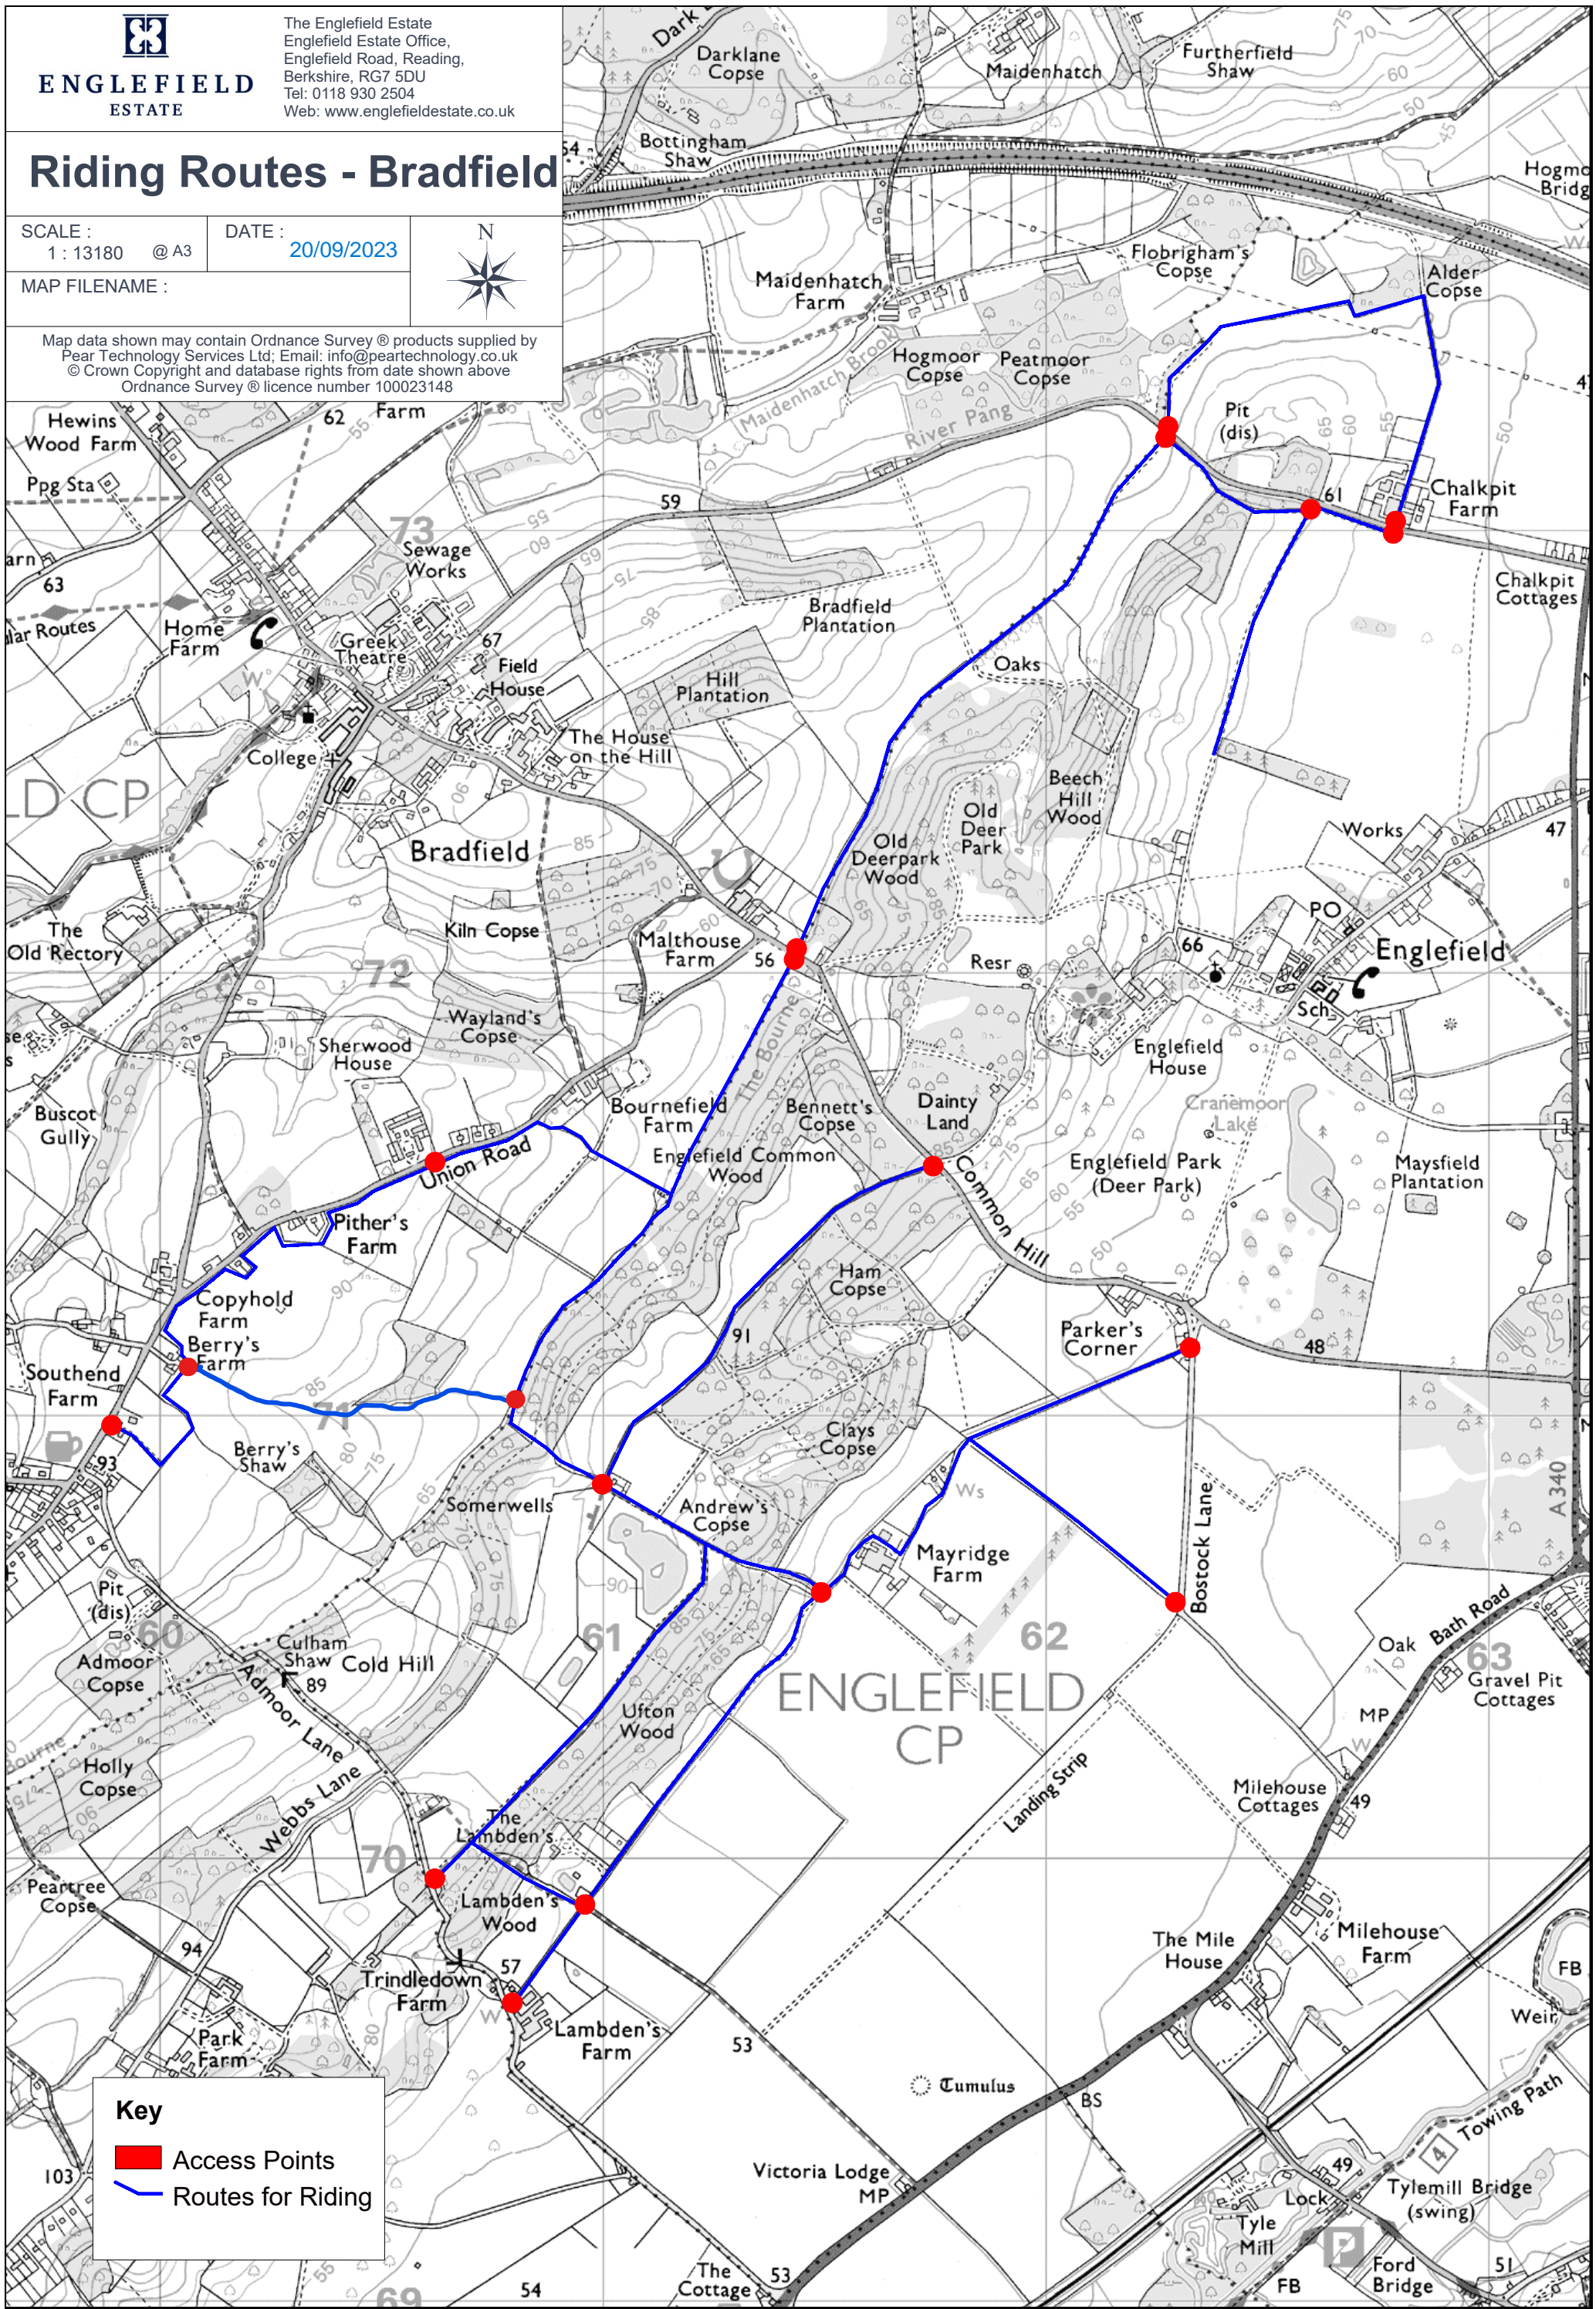

# Riding Routes - Bradfield

SCALE : 1 : 13180 @ A3 DATE : 20/09/2023

MAP FILENAME :

Map data shown may contain Ordnance Survey © products supplied by  
Pear Technology Services Ltd; Email: info@peartechology.co.uk  
© Crown Copyright and database rights from data shown above  
Ordnance Survey © licence number 100023148

**Key**

- Access Points
- Routes for Riding