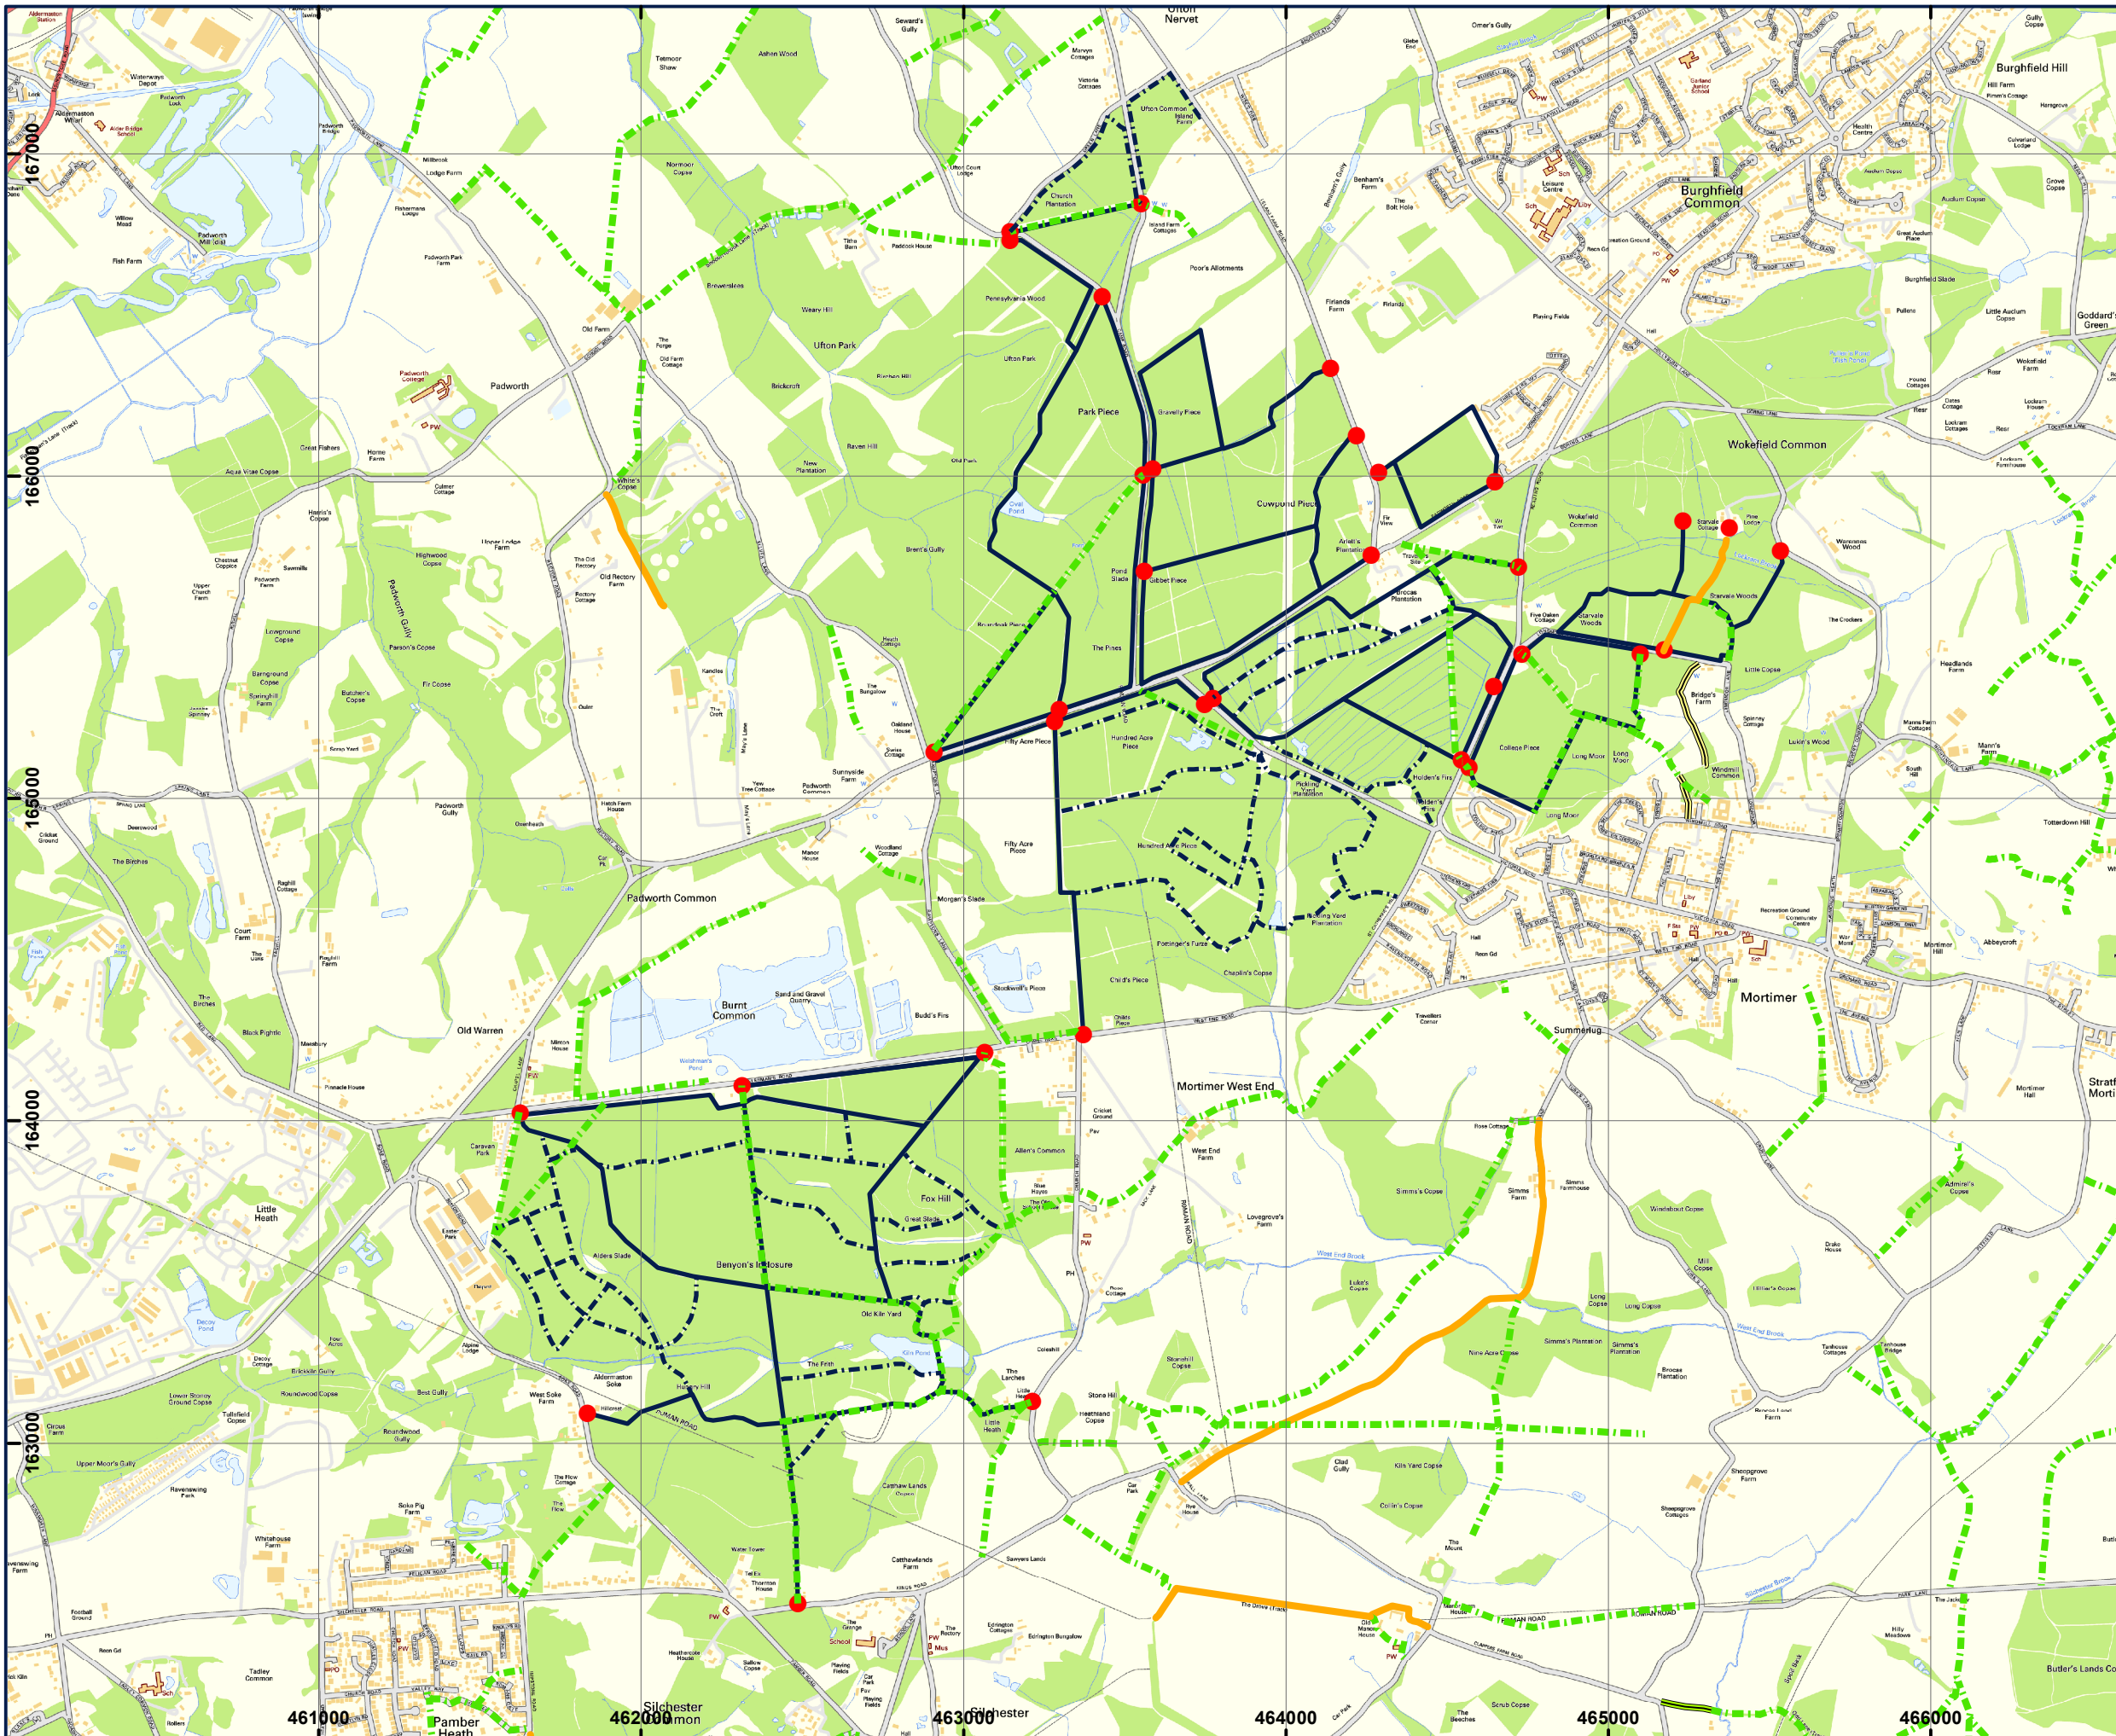

Public Access Area - Mortimer / Mortimer West End

0 250 500 750 1,000 1,250 Meters

Legend

- - - Permissive Pedestrian Route
- Access Points - Horse Riders
- Horse Riding and Pedestrian Route
- Bridleway
- - - Public Footpath
- Restricted Byway

This map is a guide only.

These areas are working forests and routes may be diverted from time to time

Please obey warning signs and make sure you are aware of your surroundings

Also please do not block entrances to the woodlands as they must be available for emergency access at all times.