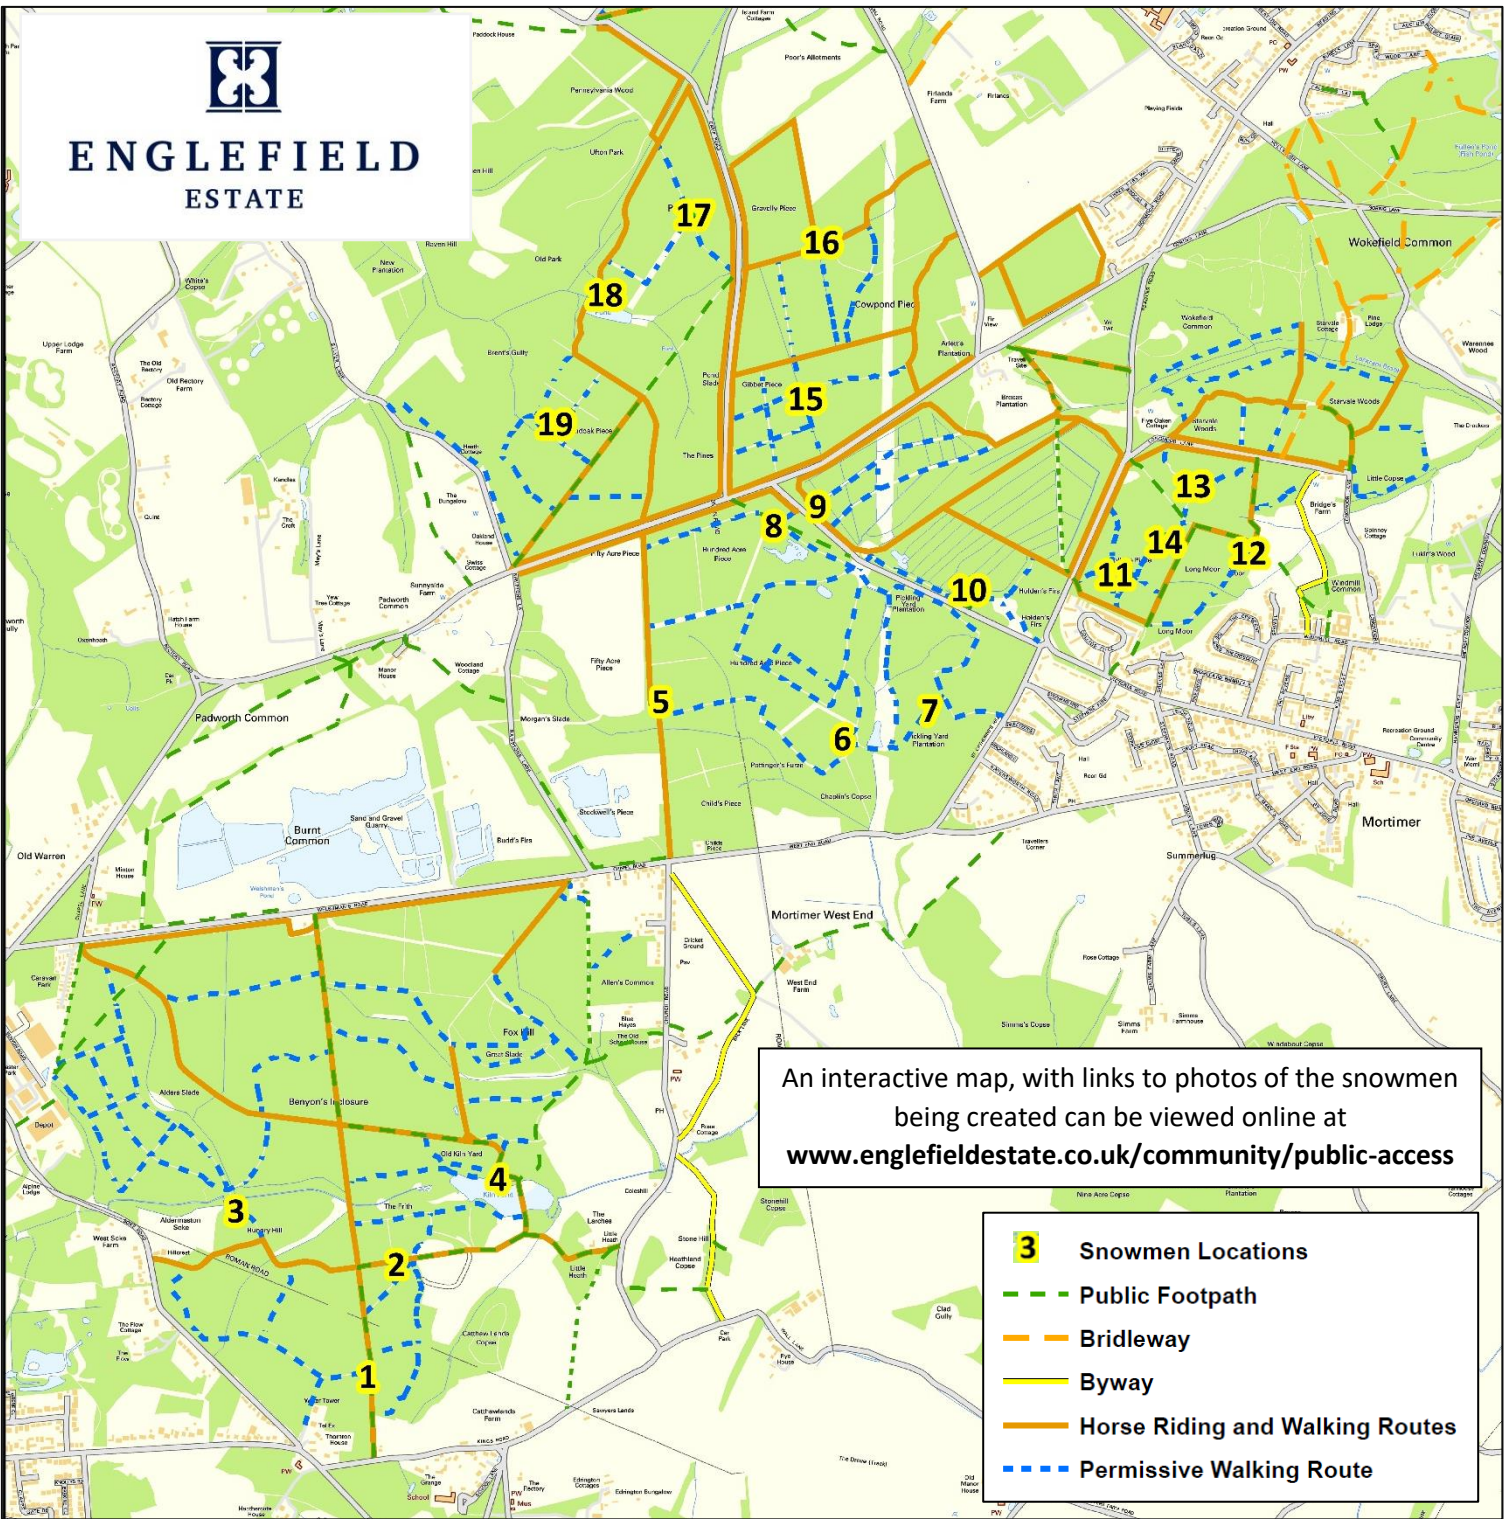

Englefield Snowman Trail 2022

Thank you so much to all the children, schools and organisations that designed and painted the snowmen this year. We think they look wonderful and hope that you enjoy discovering them out in the woods.

ENGLEFIELD ESTATE

An interactive map, with links to photos of the snowmen being created can be viewed online at www.EnglefieldEstate.co.uk/community/public-access

- 3** Snowmen Locations
- - - Public Footpath
- - - Bridleway
- Byway
- Horse Riding and Walking Routes
- - - Permissive Walking Route

This Christmas holiday, there are 19 wooden snowmen to find on the paths and trails through Englefield Estate Woodlands, all designed by local children.

This map of the woodland shows the snowman locations. How many can you find?

Join Englefield Estate online. Follow us on:
 Twitter @EnglefieldUK
 Facebook/EnglefieldEstate
 Instagram @Englefield_Estate
#EnglefieldSnowmen

“what3words” snowmen locations:

- 1 permit.upward.ferried
- 2 outlined.efficient.splash
- 3 sidelined.interviewer.ripe
- 4 marsh.forum.fictional
- 5 polygraph.lamplight.wimp
- 6 quitter.burn.steepest
- 7 safely.uses.beam
- 8 scooter.prep.amending
- 9 scenes.appealing.handfuls
- 10 drain.talent.fell
- 11 pulled.scarf.taken
- 12 tamed.fuel.flows
- 13 smile.green.zest
- 14 sung.sorters.rush
- 15 dizzy.spend.grins
- 16 alienated.decisive.returns
- 17 knees.cigar.pods
- 18 zealous.loads.shadowed
- 19 genius.escape.tributes