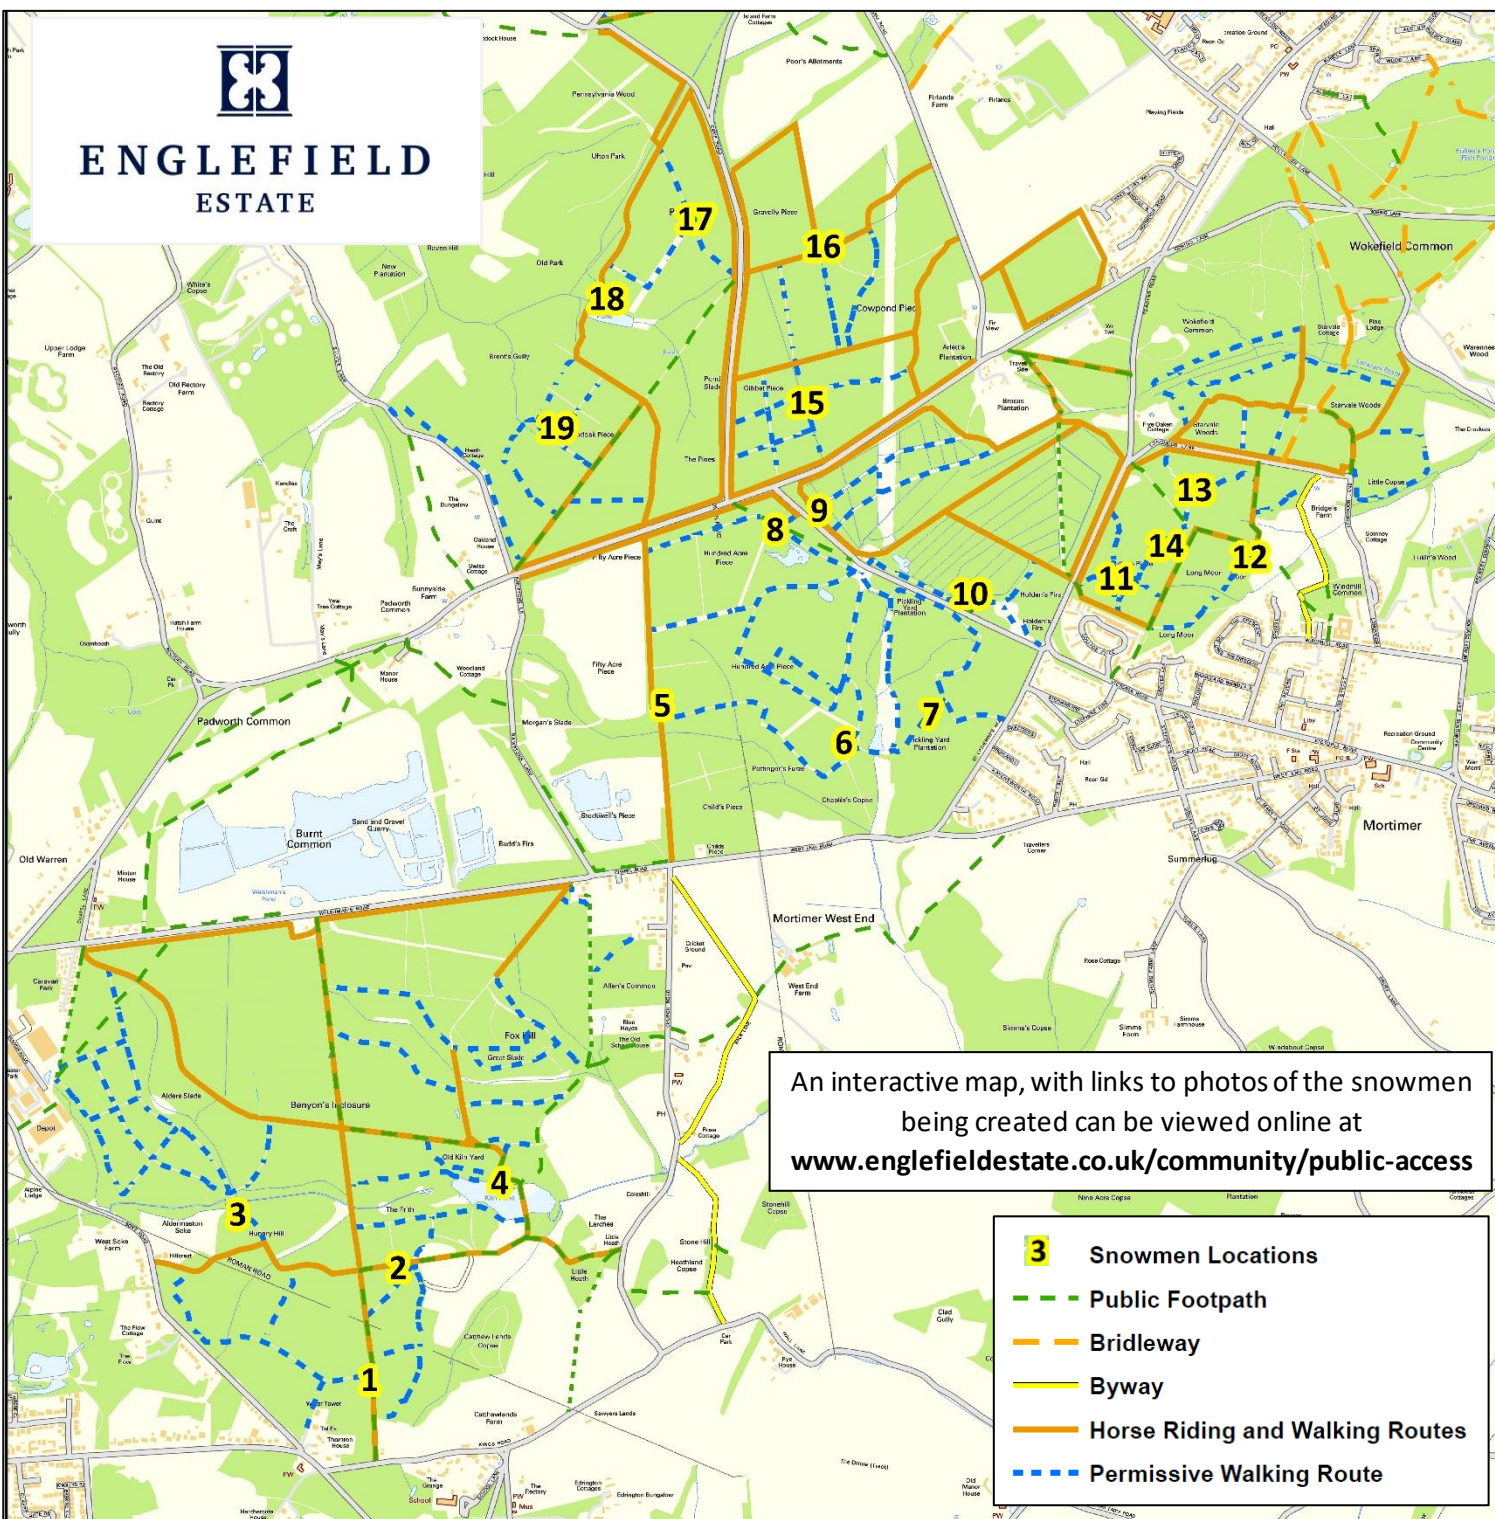

Englefield Snowman Trail 2024

Thank you so much to all the children, schools and organisations that designed and painted the snowmen this year. We think they look wonderful and hope that you enjoy discovering them out in the woods.

ENGLEFIELD ESTATE

An interactive map, with links to photos of the snowmen being created can be viewed online at www.inglefieldestate.co.uk/community/public-access

- 3** Snowmen Locations
- - - Public Footpath
- — — Bridleway
- — — Byway
- Horse Riding and Walking Routes
- - - Permissive Walking Route

This Christmas holiday, there are 19 wooden snowmen to find on the paths and trails through Englefield Estate Woodlands, all designed by local children.

This map of the woodland shows the snowman locations. How many can you find?

Join Englefield Estate online. Follow us on:
 Twitter @EnglefieldUK
 Facebook/EnglefieldEstate
 Instagram @Englefield_Estate
#EnglefieldSnowmen

“what3words” snowmen locations:

- 1 permit.upward.ferried
- 2 outlined.efficient.splash
- 3 sidelined.interviewer.ripe
- 4 marsh.forum.fictional
- 5 polygraph.lamplight.wimp
- 6 quitter.burn.steepest
- 7 safely.uses.beam
- 8 scooter.prep.amending
- 9 scenes.appealing.handfuls
- 10 drain.talent.fell
- 11 pulled.scarf.taken
- 12 tamed.fuel.flows
- 13 smile.green.zest
- 14 sung.sorters.rush
- 15 dizzy.spend.grins
- 16 alienated.decisive.returns
- 17 knees.cigar.pods
- 18 zealous.loads.shadowed
- 19 genius.escape.tributes